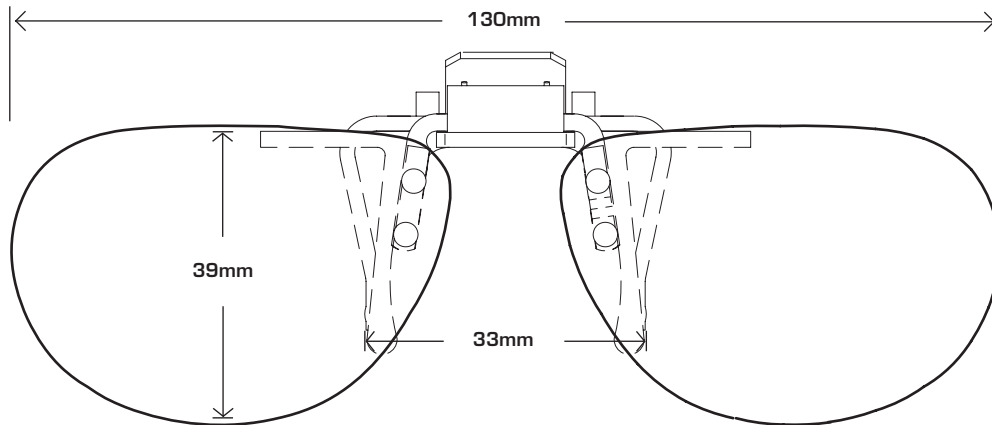

# COCOONS FLIP-UPS SIZING GUIDE INSTRUCTIONS

This simple to use sizing guide will help you select the Cocoons Flip-Ups size that most accurately fits your prescription eyewear. To use the sizing guide, print out this form at 100% actual size and then place your prescription glasses face down on each shape to determine which one will most accurately match your eyewear.

## FLIP-UPS OVAL 56