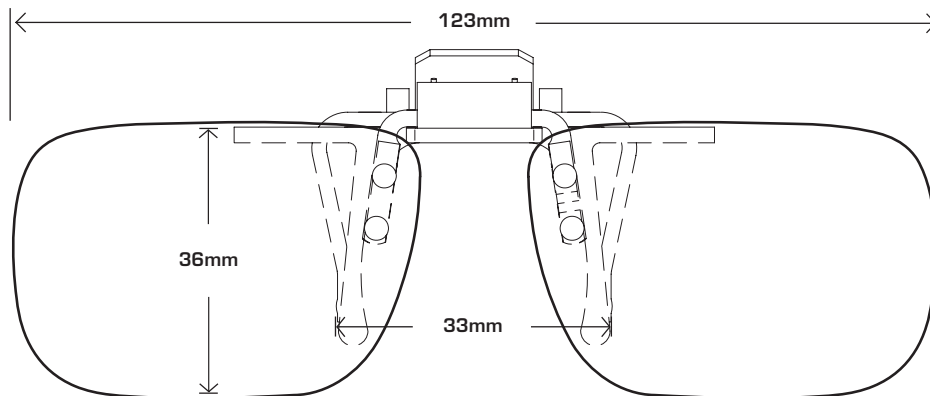

FLIP-UPS RECTANGLE 54

VERIFY THE DOCUMENT PRINTED CORRECTLY

When this document is printed at 100% size, this box should be the same dimensions as a standard credit card.

If the box is smaller or larger than your credit card, you'll need to reprint the document and double check that your printer settings are set to print the page at 100% size (no scaling).

ISOLATE YOUR EYES
COCOONS®