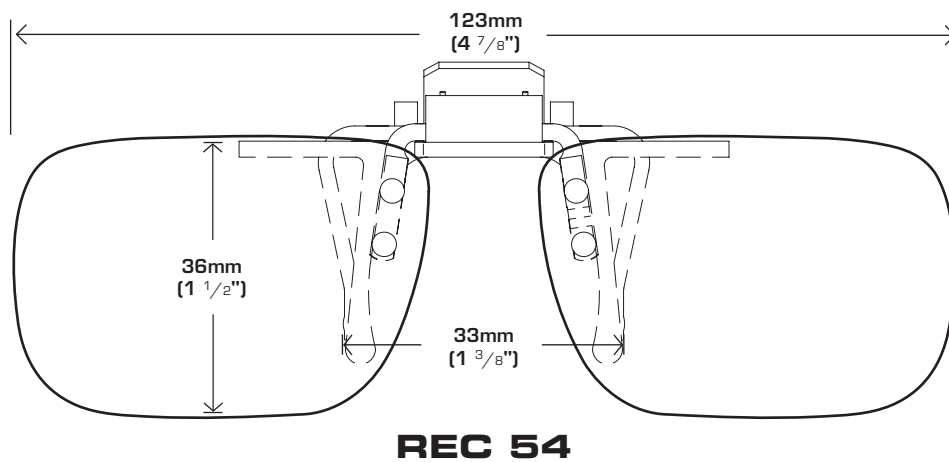

ISOLATE YOUR EYES  
**COCOONS®**

Use the shape illustrations below to find the Cocoons Flip-Up clip size that will most accurately fit your prescription glasses. To use the fitting guide, print out this form at 100% actual size and then place your prescription glasses face down on each shape to determine which one will most accurately match your eyewear.

ISOLATE YOUR EYES  
**COCOONS®**

Use the shape illustrations below to find the Cocoons Flip-Up clip size that will most accurately fit your prescription glasses. To use the fitting guide, print out this for at 100% actual size and then place your prescription glasses face down on each shape to determine which one will most accurately match your eyewear.