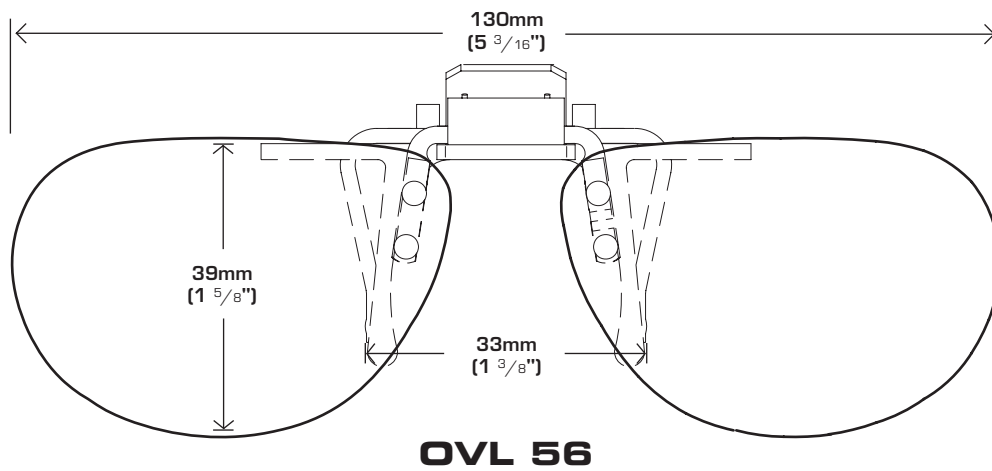

ISOLATE YOUR EYES  
**COCOONS®**

Use the shape illustrations below to find the Cocoons Flip-Up clip size that will most accurately fit your prescription glasses. To use the fitting guide, print out this form at 100% actual size and then place your prescription glasses face down on each shape to determine which one will most accurately match your eyewear.

ISOLATE YOUR EYES  
**COCOONS®**

Use the shape illustrations below to find the Cocoons Flip-Up clip size that will most accurately fit your prescription glasses. To use the fitting guide, print out this for at 100% actual size and then place your prescription glasses face down on each shape to determine which one will most accurately match your eyewear.